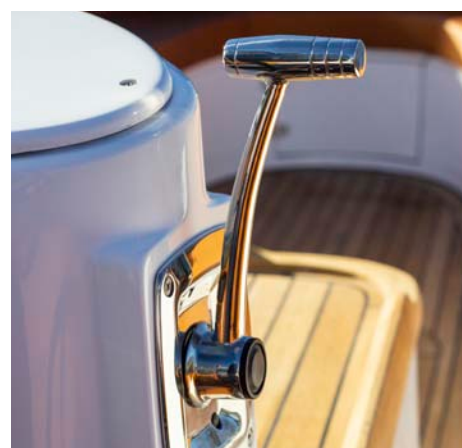

OPTIONAL ENGINES

- Yamaha F30 BETL 3,950 EUR
- Yamaha F40 FEDL 4,950 EUR

Price with standard features
€ 34,950 EUR